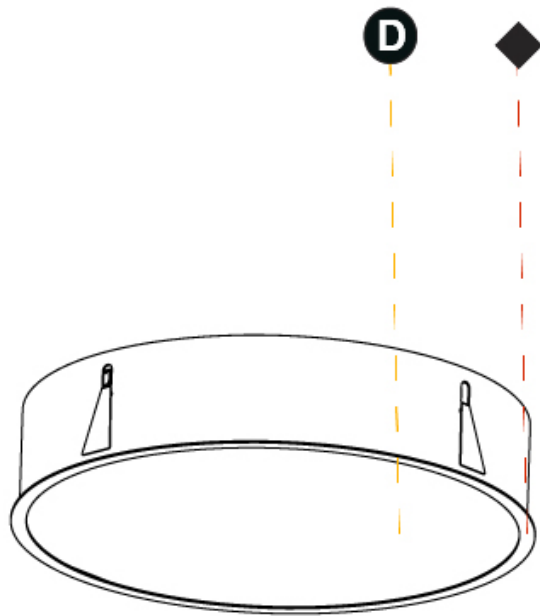

A37773-

PROJECT	_____
TYPE	_____
SPECIFIER	_____
QUANTITY	_____
DATE	_____